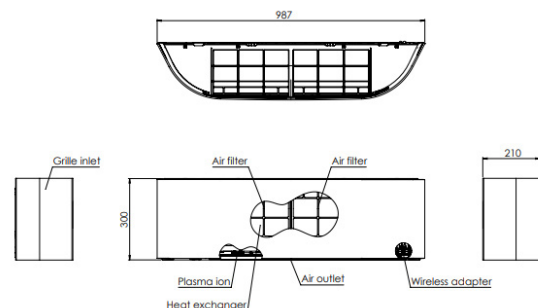

COOL DESIGNS LTD

Raising the Standards in Air Conditioning Distribution