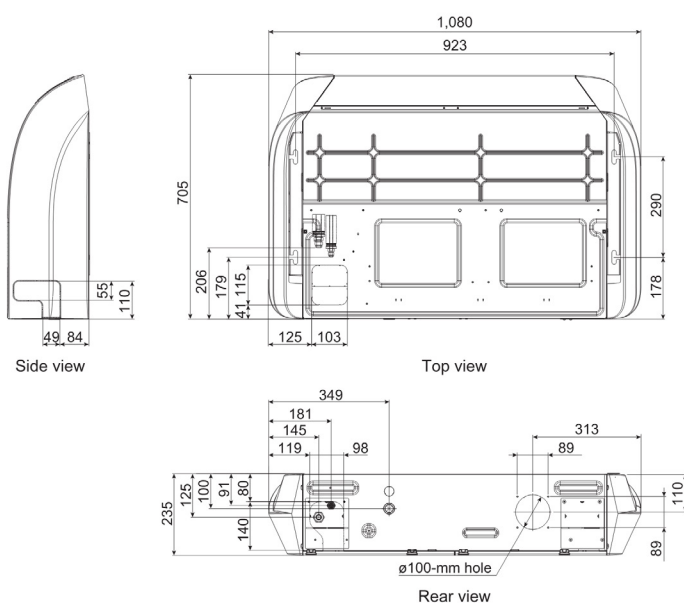

### ABYG22KRTA

Please visit our webstore for full product and technical documentation 

Unit Type	Remote Controller	Ceiling Suspended Option
Nominal Cooling Capacity	(kW)	6.0
Nominal Heating Capacity	(kW)	7.0
Height	(mm)	235
Width	(mm)	1080
Depth	(mm)	705
Weight	(kg)	24
Airflow Rate - Cooling - High	(m <sup>3</sup> /h)	900
Airflow Rate - Heating - High	(m <sup>3</sup> /h)	900
Sound Pressure Level - Cooling - High	(dB(A))	42
Sound Pressure Level - Cooling - Low	(dB(A))	34
Sound Pressure Level - Heating - High	(dB(A))	42
Sound Pressure Level - Heating - Low	(dB(A))	34
Sound Power Level - Cooling - High	(dB(A))	57
Sound Power Level - Heating - High	(dB(A))	57
Moisture Removal	(l/h)	2.5
Refrigerant Type (Global Warming Potential)		R32 (675)
Liquid Pipe Size		1/4"
Gas Pipe Size		1/2"
Unit Power Supply		From Outdoor Unit

#### Document Downloads

[Airflow - Fan Curve](#)  
[Controls & Accessories](#)  
[Dimensional Drawing](#)  
[Function Settings](#)  
[Inputs & Outputs](#)  
[Installation Manual](#)  
[Noise Curve](#)  
[Operation Manual](#)  
[Product Image](#)

Unit: mm

\*Specifications and design are subject to change without notice for further improvement.  
 •Actual products' colors may be different from the colors shown in this printed material.