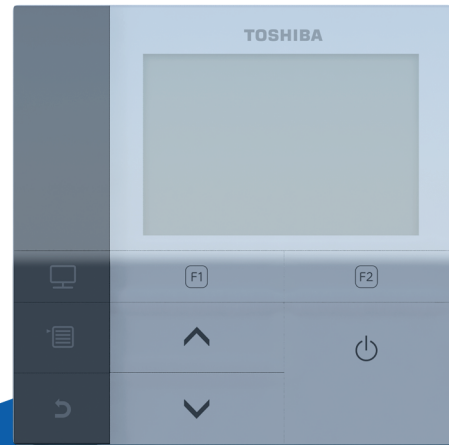

# Toshiba Air Conditioning Controls Data Sheet

RBC-AMS55E-ES  
Lite-Vision Plus Remote Controller

Model Reference		RBC-AMS55E-ES	
Total dimensions (H x W x D)	mm	120 x 120 x 20	
Electrical connection (low voltage)		Screw Terminals	
Functions	Setting	Monitor	Timer
On/Off	✓	✓	✓
Mode	Auto, Heat, Cool, Dry, Fan Only	✓	✓
Set Point	18-29°C	✓	✓
Fan Speed	Auto, High, Medium, Low	✓	-
Louvre	Swing, Fix	✓	-
Filter display	Reset	✓	-
Fault code	Reset	Hexadecimal	-
Schedule task	7 - day timer with multiple setting features		
Countdown timer	✓	✓	-

\* Waiting for published data

- Compatible with all Digital/Super Digital (R410A/R32) & VRF Systems
- New modern controller design with menu-driven display
- Two "Hot Keys" (F1, F2) for easy operation
- Easy-to-read layout which includes indoor model name and serial number
- Function to display service company's contact telephone number
- Backlight display
- Energy-saving mode\*\*
- Frost protection feature\*\*
- Full control including service functions
- Weekly timer function with multiple programmable operations including holiday setting
- Night operation (reduces system noise)\*\*
- New function: soft cooling
- Mode setting at the schedule timer and ability to program three patterns
- Refrigerant leakage indication on the remote controller