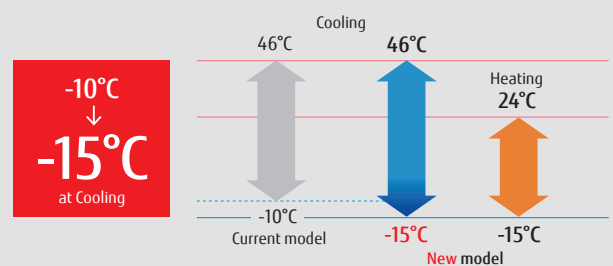

Low ambient operation