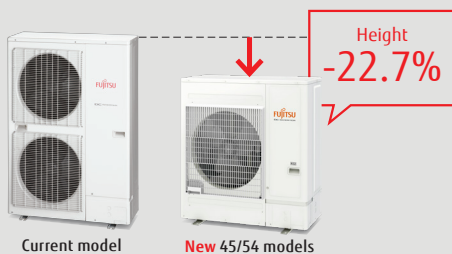

Compact and lightweight outdoor unit

Easier range installation by use of compact and lightweight outdoor unit.