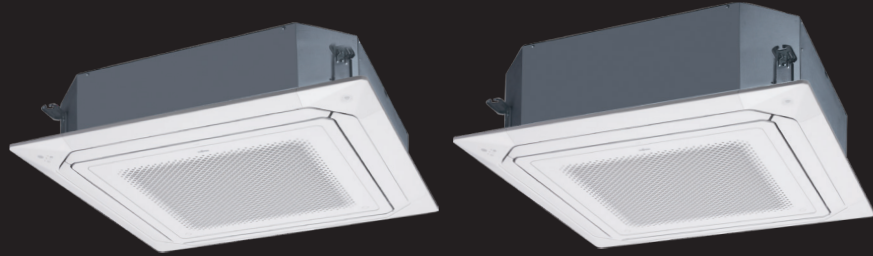

AIR CONDITIONING

Cassette

AUXG18KRLB / AOYG18KBTB
 AUXG22KRLB / AOYG22KBTB
 AUXG24KRLB / AOYG24KBTB
 AUXG30KRLB / AOYG30KBTB
 AUXG36KRLB / AOYG36KBTB
 AUXG45KRLB / AOYG45KBTB
 AUXG54KRLB / AOYG54KBTB

AUXG18/22/24KRLB

AUXG30/36/45/54KRLB

High efficiency and unique circular flow design

Cassette type realizes Circular Flow to deliver a large airflow in 360° direction by mounting high performance DC fan motor, turbo fan and unique seamless airflow louvre design.

*Touch Panel Wired RC (UTY-RNRYZ2&3) only

Comfortable air conditioning by preventing direct blowing of cold air and by providing swinging air flow simultaneously.

Efficient air conditioning based on the room layout

Compact and lightweight outdoor unit

Easier range installation by use of compact and lightweight outdoor unit.

Low ambient operation

Cassette grille + Controller

UTG-UKYA-W
 White Color Grille
 With touch panel wired remote controller