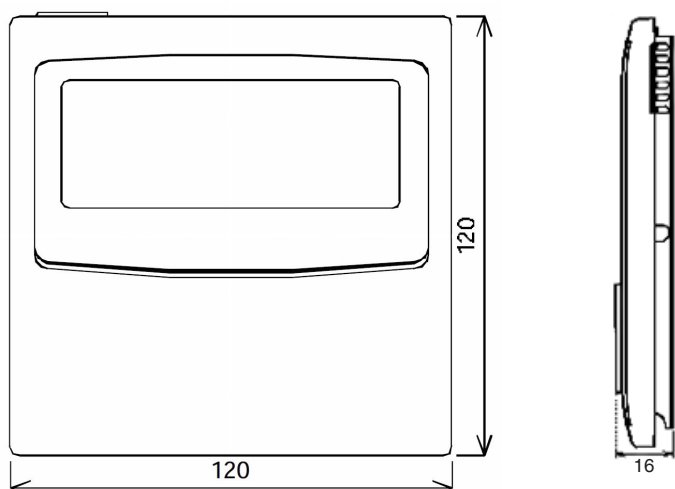

Dimensional Drawings

Cool Designs Ltd

Raising the Standards in Air Conditioning Distribution

www.cdlweb.info