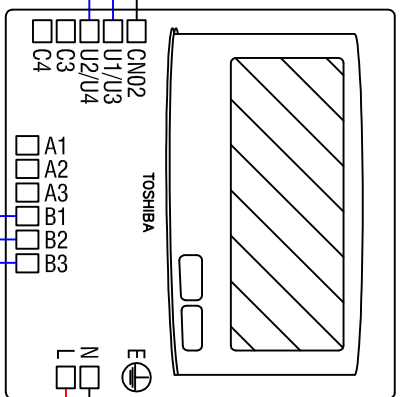

RBC-SMTI

TCB-SC642TLE

Single Phase
220/240 V AC
2-Core & Earth

Relay contact B2/B3
Relay Contact B1/B3

Connect to Outdoor Unit

Fire Shut Down
(By Others)

Frost Stat Switch
(By Others)

Timer Switch
(By Others)