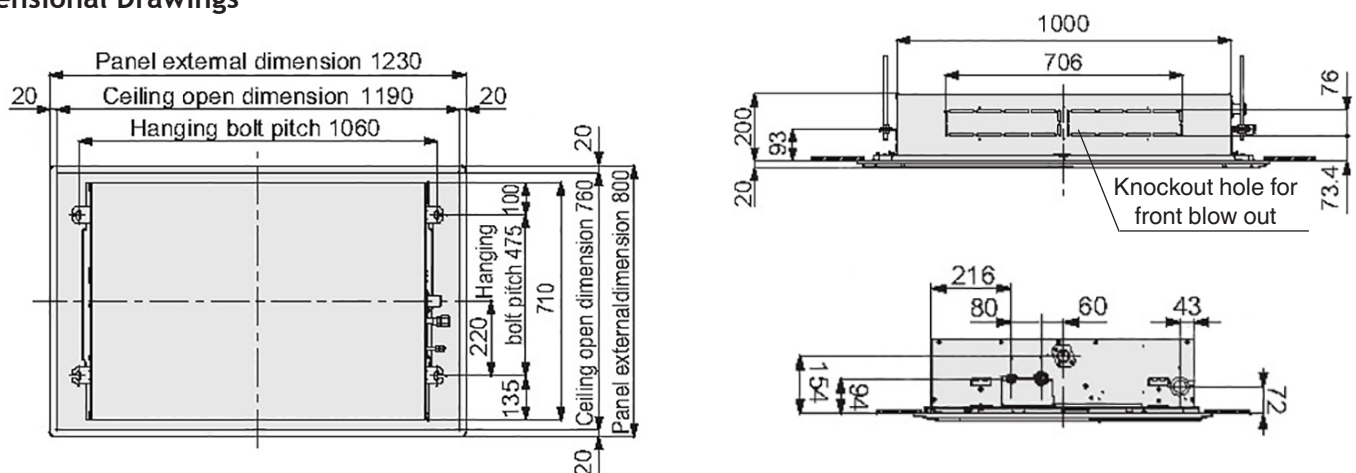

Dimensional Drawings

Cool Designs Ltd

Raising the Standards in Air Conditioning Distribution

www.cdlweb.info