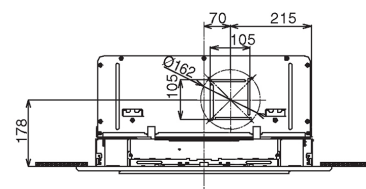

Dimensional Drawings