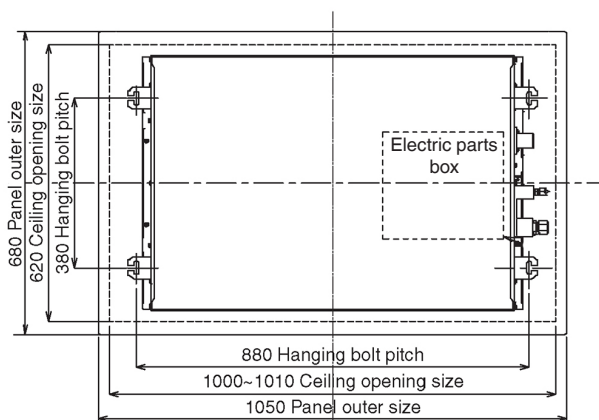

Dimensional Drawings

Cool Designs Ltd

Raising the Standards in Air Conditioning Distribution

www.cdlweb.info