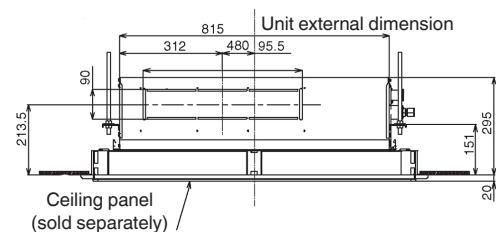

Dimensional Drawings

Cool Designs Ltd

Raising the Standards in Air Conditioning Distribution

www.cdlweb.info