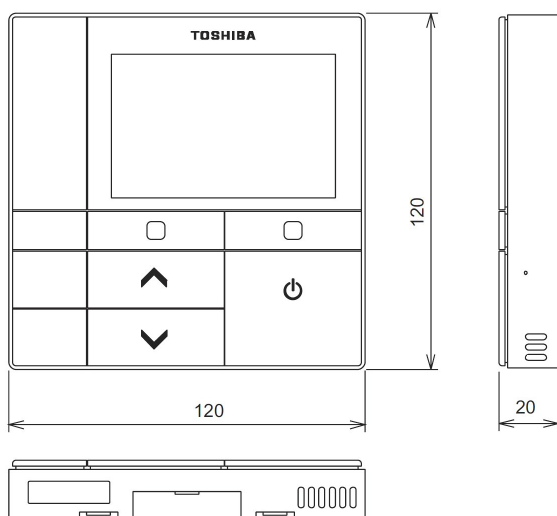

Dimensional Drawings

Cool Designs Ltd

Raising the Standards in Air Conditioning Distribution

www.cdlweb.info