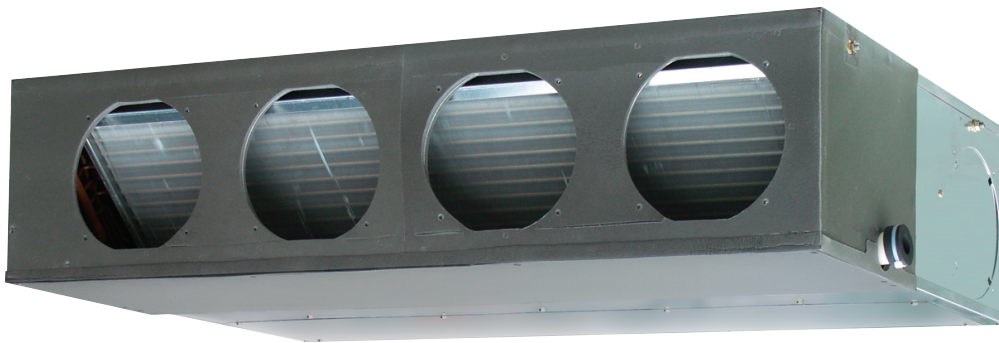

duct

Wired R.C.

Fujitsu's duct type air conditioning system offers two installation options from either embedded in the ceiling or hanging. By removing the two bottom panels and the internal fan casing, the motor and fans can be assessed without removing the main chassis.